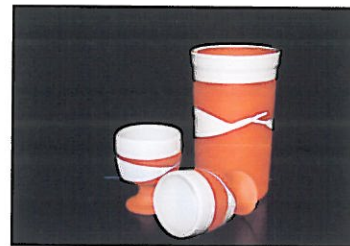

Large casserole dish  
White splash & two-tone blue

Sugar Bowls

Large & medium storage jar

White splash milk jug

Large jugs

Large jug & Salad Bowl

Salad Bowls

Blue splash cheese dish

Tea-bag tidy

White splash Tankard

Candlesticks

Wine Coolers

Wine Cooler & Goblets

Easter egg cups!

Christmas Holly Leaf dish

Large & small wine carafe

Large wine carafe (green splash)

Cylinder vases

Cylinder vases, 3 sizes

Pot-bellied vases

Soup bowl

Soup / cereal bowl

Large fruit bowl

Small & Globe Lamp