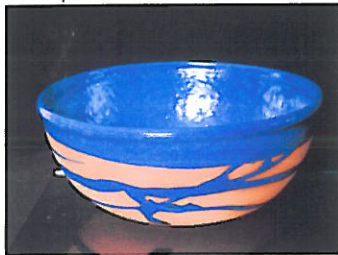

Large casserole dish  
White splash & two-tone blue

Sugar Bowls

Large & medium storage jar

White splash milk jug

Large jugs

Large jug & Salad Bowl

Salad Bowls

Blue splash cheese dish

Tea-bag tidy

White splash Tankard

Candlesticks

Wine Coolers

Wine Cooler & Goblets

Easter egg cups!

Christmas Holly Leaf dish

Large & small wine carafe

Large wine carafe (green splash)

Cylinder vases

Cylinder vases, 3 sizes

Pot-bellied vases

Soup bowl

Soup / cereal bowl

Large fruit bowl

Small & Globe Lamp

Small lamp & Swirl Lamp

Pot-bellied vase

Swirl lamp

Small lamp

Bud vases

Milk jug, sugar bowl on  
cake platter

Cake platters

Cake platters