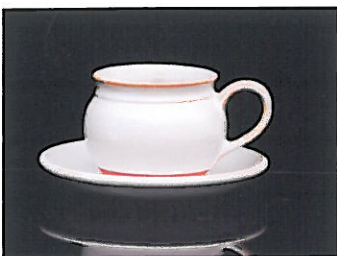

Product	Price	Product	Price
---------	-------	---------	-------

Cup	€5.00	Plate - side	€7.25
Saucer	€3.75	dinner	€9.75
Mug	€5.00	Platter – oval	€15.00
Tankard	€7.50	cake	€15.00
Named mug	€6.50	Cheese dish	€23.00
Teapot –small	€18.00	Casserole dish – large	€17.75
medium	€20.00	small	€15.25
large	€25.00	(without handles)	(-€2.50)
Coffee pot – small	€15.25		
large	€17.75	Vases – bud	€8.75
		pot-bellied	€15.00
Egg cups / easter cups	€3.75/5.00	small cylinder	€10.50
Salt cellar	€6.00	med. cylinder	€12.50
Pepper cellar	€6.00	large cylinder	€15.25
		Bowls – large fruit	€28.00
Jugs - milk	€10.00	Salad	€15.25
medium	€8.00	Cereal/soup	€7.25
cream	€6.25	Sugar bowl	€10.00
large	€15.25	Globe oil burner	€10.00
Wine cooler	€17.25	Napkin rings	€3.00
Wine goblet	€6.25	Salt pig	€17.75
Wine carafe – large	€28.00	Candlesticks	€8.75
small	€15.25	T-light holder	€4.50
Water pitcher – large	€15.25	Trinket box (square)	€10.00
small	€12.50	Heart trinket box	€8.60
Vinegar jar	€6.25	Tea-bag tidy	€5.00
		Pencil/Toothbrush holder	€8.00
Mustard jar	€6.00	Holly dish	€9.50
Storage jars		Tree decorations	€3.50
medium	€8.00		
large	€9.25	Garden pig	€28.00
Butter dish (square)	€10.00	Handmade Cards	€4.00
Lamps – small	€25.00	Lampshade 10"	
med.	€31.75	12"	
swirl	€51.50	14"	
globe	€50.00	16"	

Small Coffee pots

Small Coffee pots

Tea Pots

Large, Medium, small

Mugs

Mug (rounded top)

Mugs (straight top)

White splash cup & saucer

All white cup & saucer

Mug, Two tone blue

Dinner & side plate

Dinner & side plate

Large & small Casserole dishes

Egg cups

Butter dish

Mustard pots