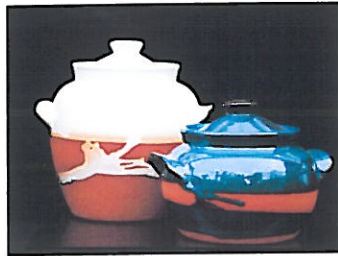

Small Coffee pots

Small Coffee pots

Tea Pots

Large, Medium, small

Mugs

Mug (rounded top)

Mugs (straight top)

White splash cup & saucer

All white cup & saucer

Mug, Two tone blue

Dinner & side plate

Dinner & side plate

Large & small Casserole dishes

Egg cups

Butter dish

Mustard pots

Small & large storage jars

Two-tone blue tea-pot

Salt and pepper cellars

Cream jugs

Cream, medium & milk jug  
White splash, all blue & green splash

Bud vase  
White splash & green splash

White splash cream jug