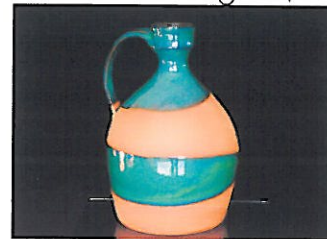

Large casserole dish  
White splash & two-tone blue

Sugar Bowls

Large & medium storage jar

White splash milk jug

Large jugs

Large jug & Salad Bowl

Salad Bowls

Blue splash cheese dish

Tea-bag tidy

White splash Tankard

Candlesticks

Wine Coolers

Wine Cooler & Goblets

Easter egg cups!

Christmas Holly Leaf dish

Large & small wine carafe

Large wine carafe (green splash)

Cylinder vases

Cylinder vases, 3 sizes

Pot-bellied vases

Soup bowl

Soup / cereal bowl

Large fruit bowl

Small & Globe Lamp