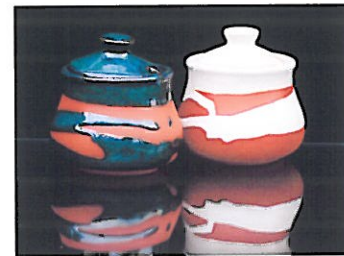

All white cup & saucer

Mug, Two tone blue

Dinner & side plate

Dinner & side plate

Large & small Casserole dishes

Egg cups

Butter dish

Mustard pots

Small & large storage jars

Two-tone blue tea-pot

Salt and pepper cellars

Cream jugs

Cream, medium & milk jug  
White splash, all blue & green splash

Bud vase  
White splash & green splash

White splash cream jug