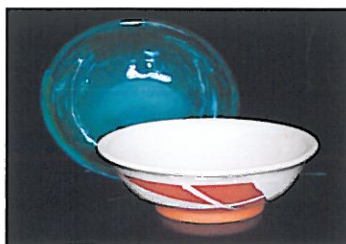

Small & large storage jars

Two-tone blue tea-pot

Salt and pepper cellars

Cream jugs

Cream, medium & milk jug  
White splash, all blue & green splash

Bud vase  
White splash & green splash

White splash cream jug

Large casserole dish  
White splash & two-tone blue

Sugar Bowls

Large & medium storage jar

White splash milk jug

Large jugs

Large jug & Salad Bowl

Salad Bowls

Blue splash cheese dish

Tea-bag tidy

White splash Tankard

Candlesticks

Wine Coolers

Wine Cooler & Goblets

Easter egg cups!

Christmas Holly Leaf dish

Large & small wine carafe