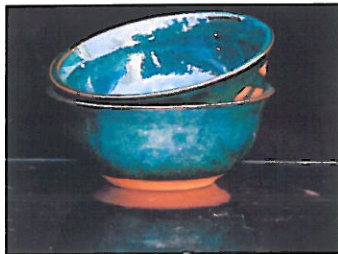

Large casserole dish  
White splash & two-tone blue

Sugar Bowls

Large & medium storage jar

White splash milk jug

Large jugs

Large jug & Salad Bowl

Salad Bowls

Blue splash cheese dish

Tea-bag tidy

White splash Tankard

Candlesticks

Wine Coolers

Wine Cooler & Goblets

Easter egg cups!

Christmas Holly Leaf dish

Large & small wine carafe

Large wine carafe (green splash)

Cylinder vases

Cylinder vases, 3 sizes

Pot-bellied vases

Soup bowl

Soup / cereal bowl

Large fruit bowl

Small & Globe Lamp

Small lamp & Swirl Lamp

Pot-bellied vase

Swirl lamp

Small lamp

Bud vases

Milk jug, sugar bowl on  
cake platter

Cake platters

Cake platters