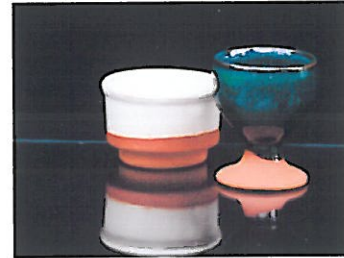

Small Coffee pots

Small Coffee pots

Tea Pots

Large, Medium, small

Mugs

Mug (rounded top)

Mugs (straight top)

White splash cup & saucer

All white cup & saucer

Mug, Two tone blue

Dinner & side plate

Dinner & side plate

Large & small Casserole dishes

Egg cups

Butter dish

Mustard pots

Small & large storage jars

Two-tone blue tea-pot

Salt and pepper cellars

Cream jugs

Cream, medium & milk jug  
White splash, all blue & green splash

Bud vase  
White splash & green splash

White splash cream jug