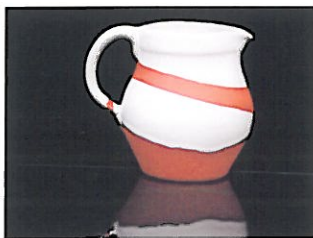

Small & large storage jars

Two-tone blue tea-pot

Salt and pepper cellars

Cream jugs

Cream, medium & milk jug  
White splash, all blue & green splash

Bud vase  
White splash & green splash

White splash cream jug

Large casserole dish  
White splash & two-tone blue

Sugar Bowls

Large & medium storage jar

White splash milk jug

Large jugs

Large jug & Salad Bowl

Salad Bowls

Blue splash cheese dish